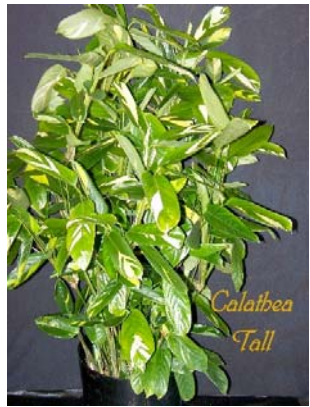

Convention Foliage Solutions, LLC Event Plant Rental

Create life and beauty to your exhibitor booth with live plants

ORDER FORM			
<i>PURCHASE ORDER#</i>			
<i>DELIVERY DATE</i>		<i>DELIVERY TIME</i>	
<i>STRIKE DATE</i>		<i>STRIKE TIME</i>	
<i>EVENT NAME</i>			
<i>LOCATION</i>		<i>BOOTH #</i>	
Quantity	Description	Each	Total
GRAND TOTAL			

Please call us for

Company Name _____